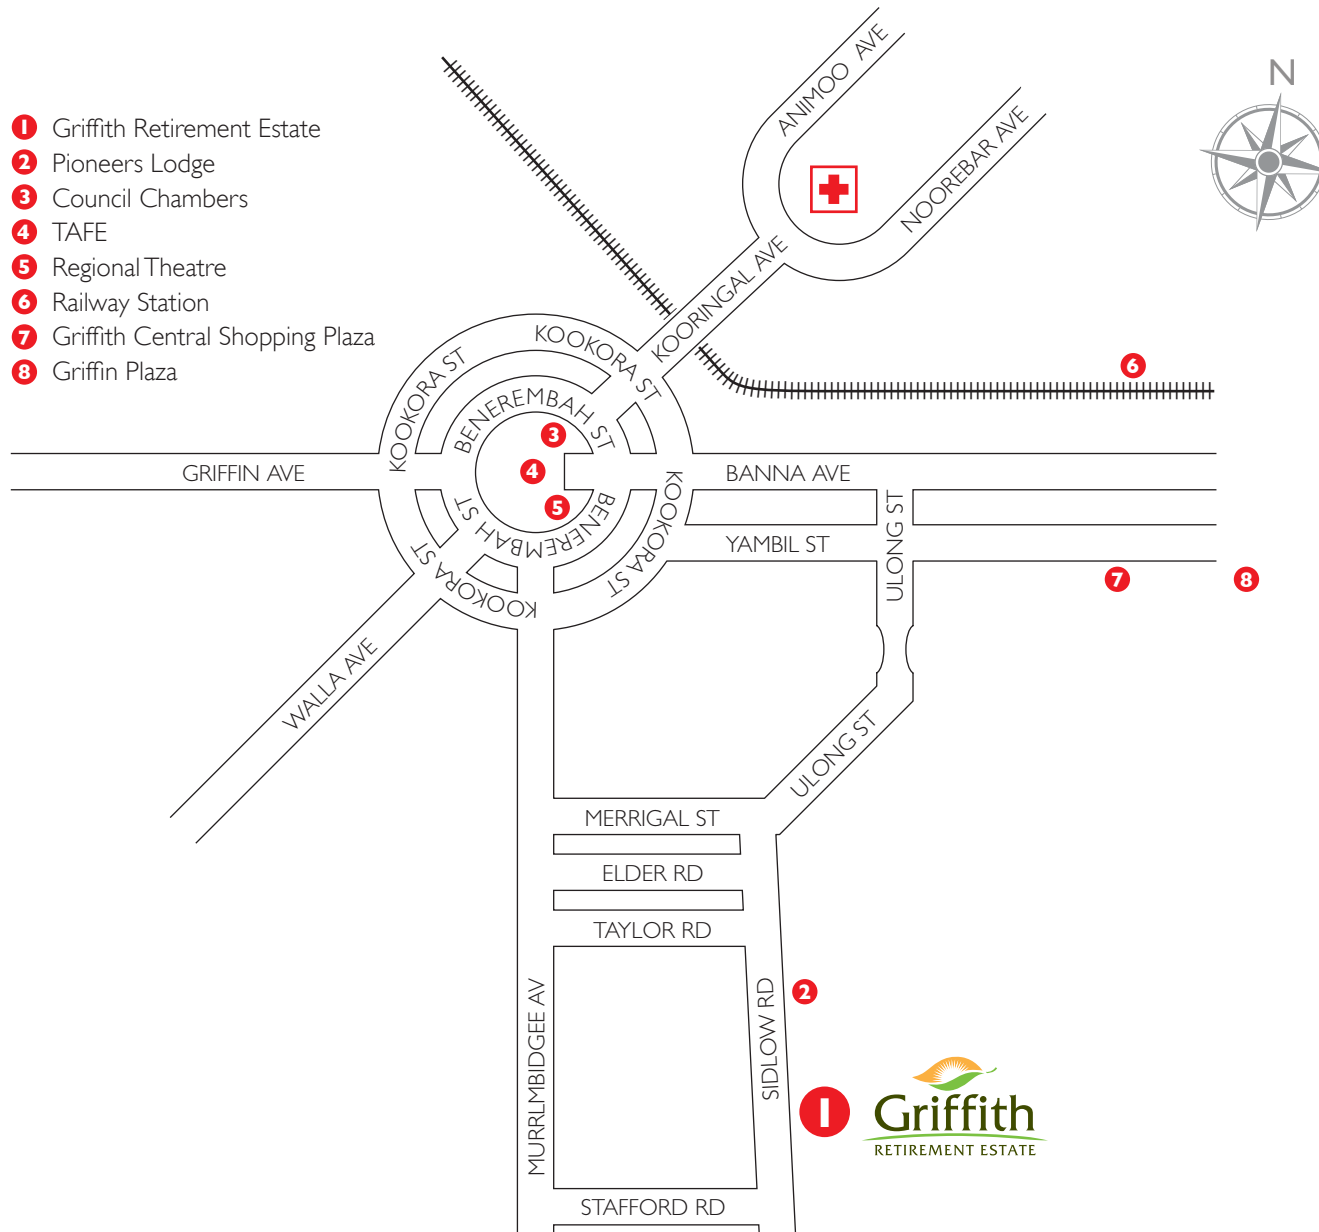

- 1 Griffith Retirement Estate
- 2 Pioneers Lodge
- 3 Council Chambers
- 4 TAFE
- 5 Regional Theatre
- 6 Railway Station
- 7 Griffith Central Shopping Plaza
- 8 Griffin Plaza

29 Sidlow Road, Griffith, NSW 2680 Ph: 02 6961 8901 Fax: 02 6961 8905  
[info@griffithretirement.com.au](mailto:info@griffithretirement.com.au) [www.griffithretirement.com.au](http://www.griffithretirement.com.au)